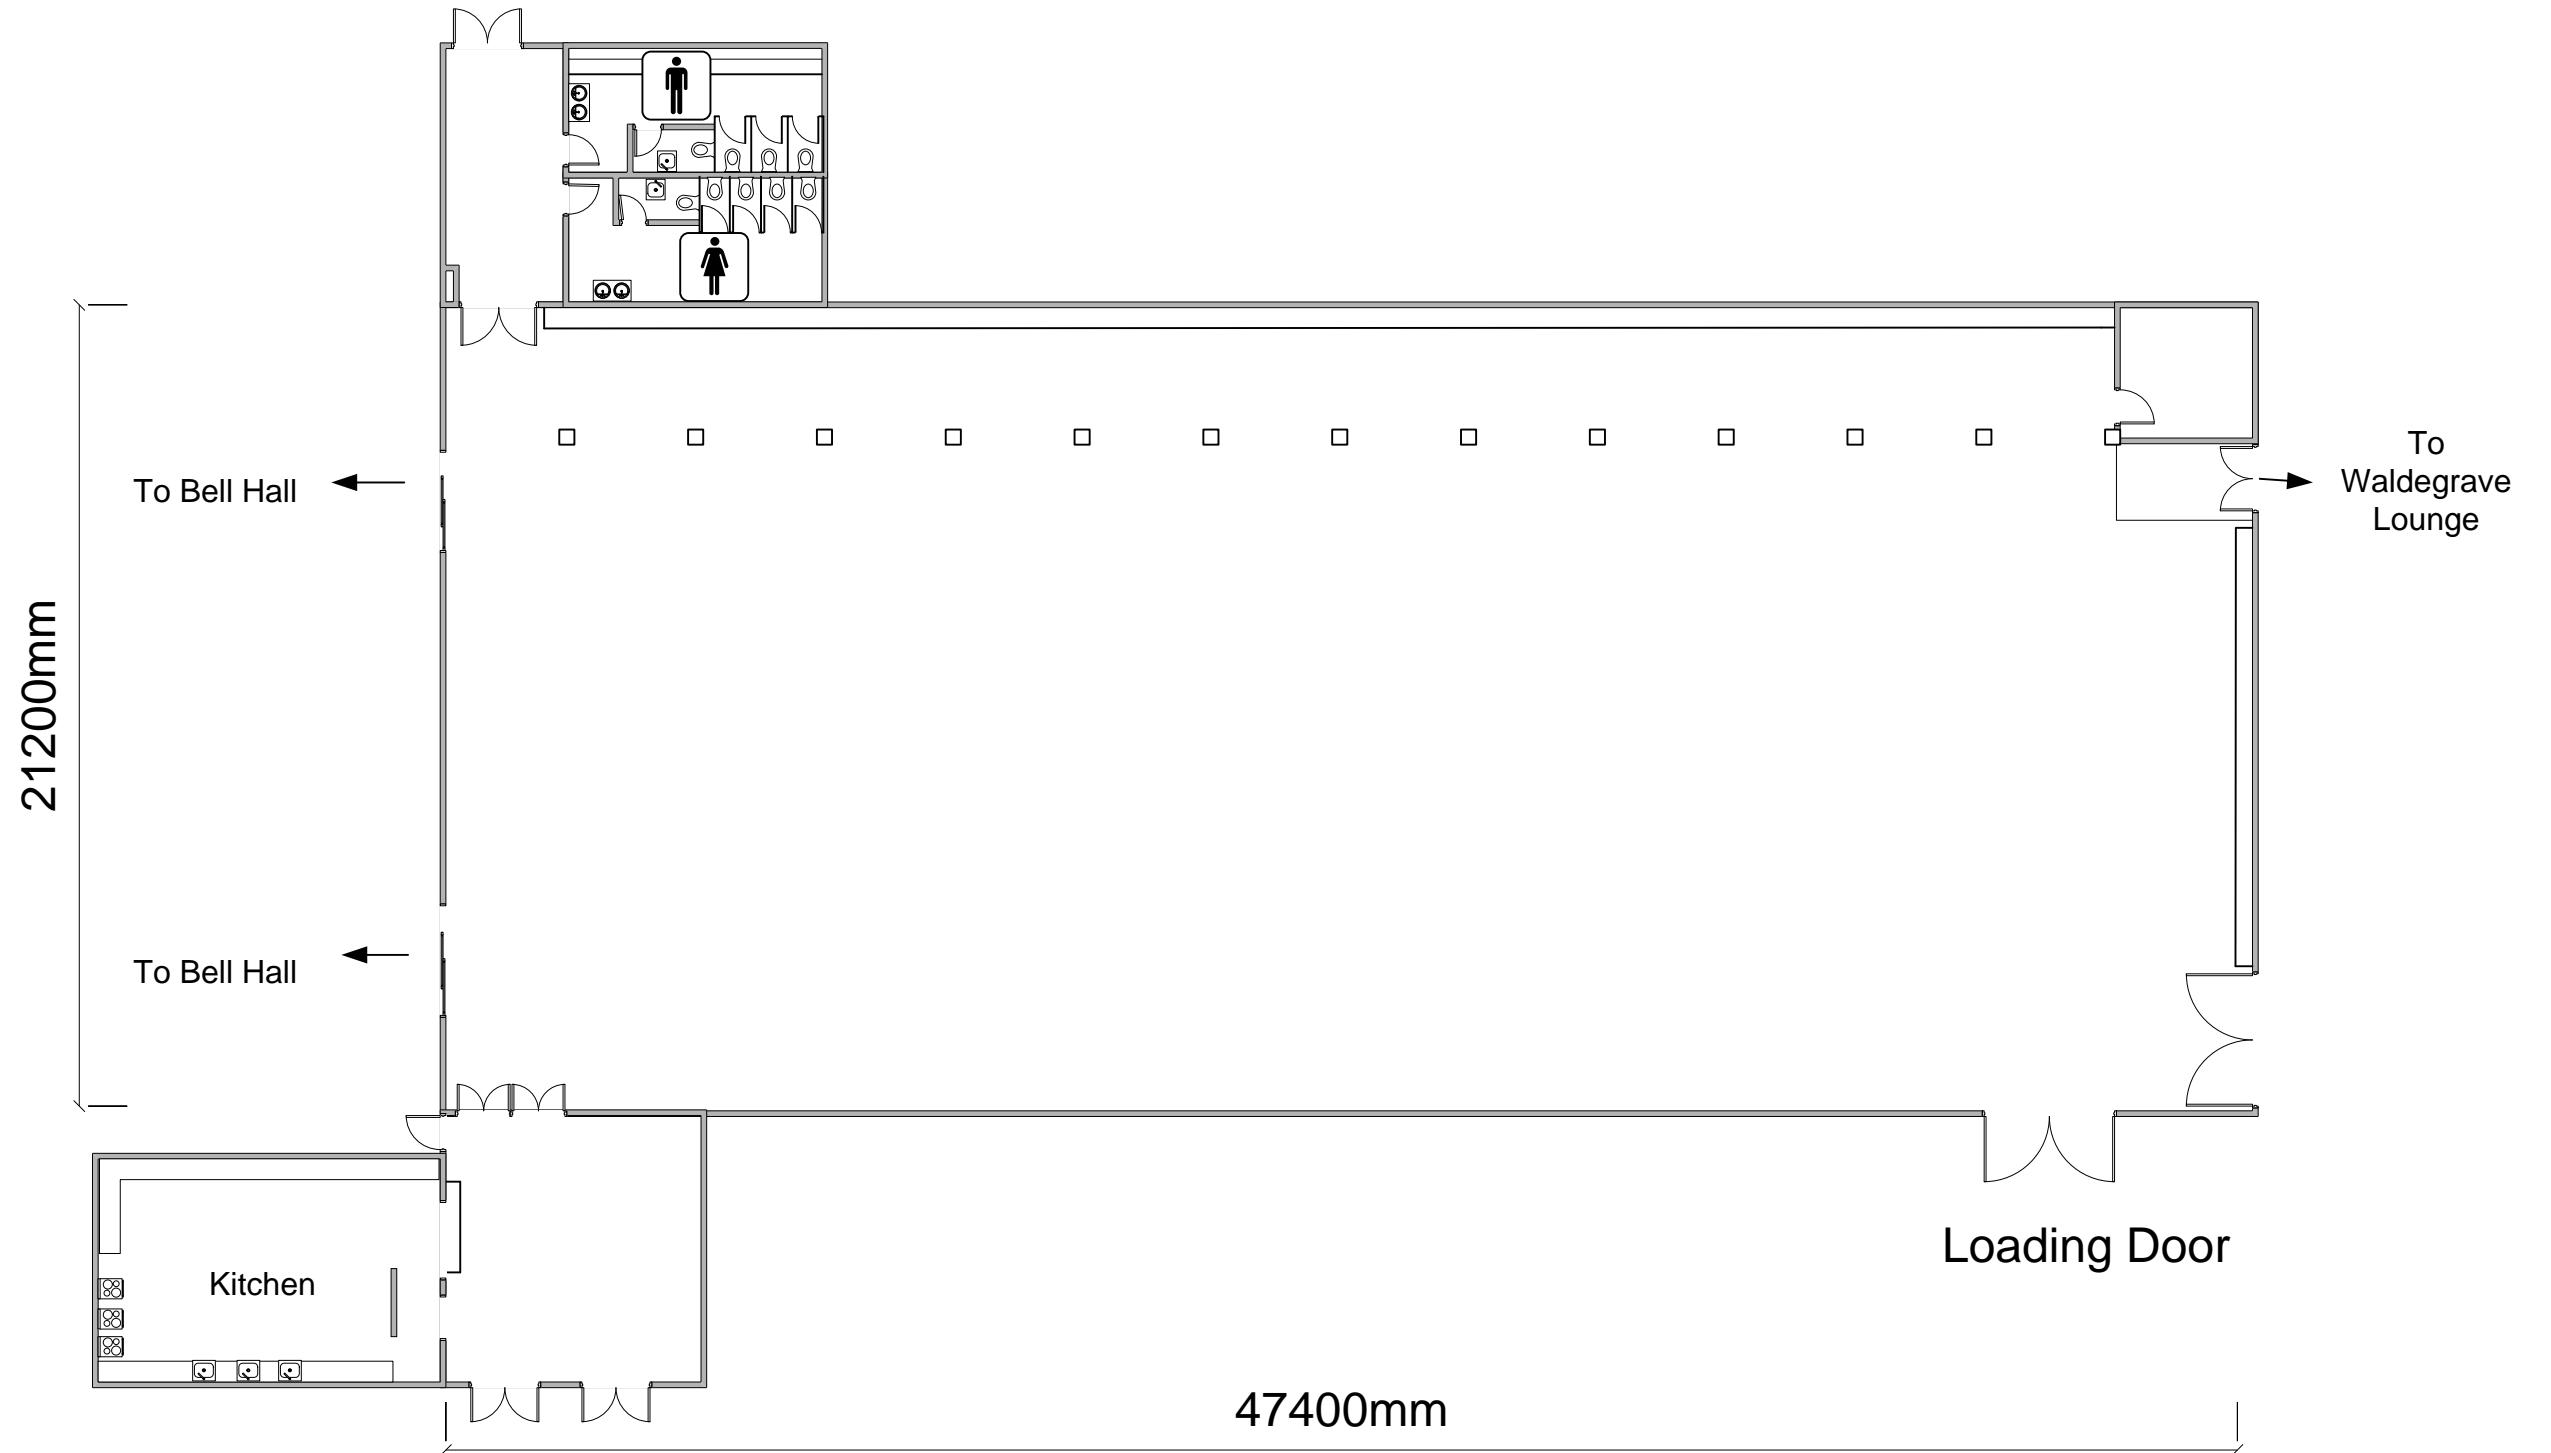

Waldegrave St Entrance

Event: _____

Date: _____

Waldegrave St Entrance

Idergraves St Entrance

14100mm

23600mm

Pits Entrance

Evacuation Route

Call Point

Extinguisher /
Hose Reel

To Barber
Hall
←

To Barber
Hall
←