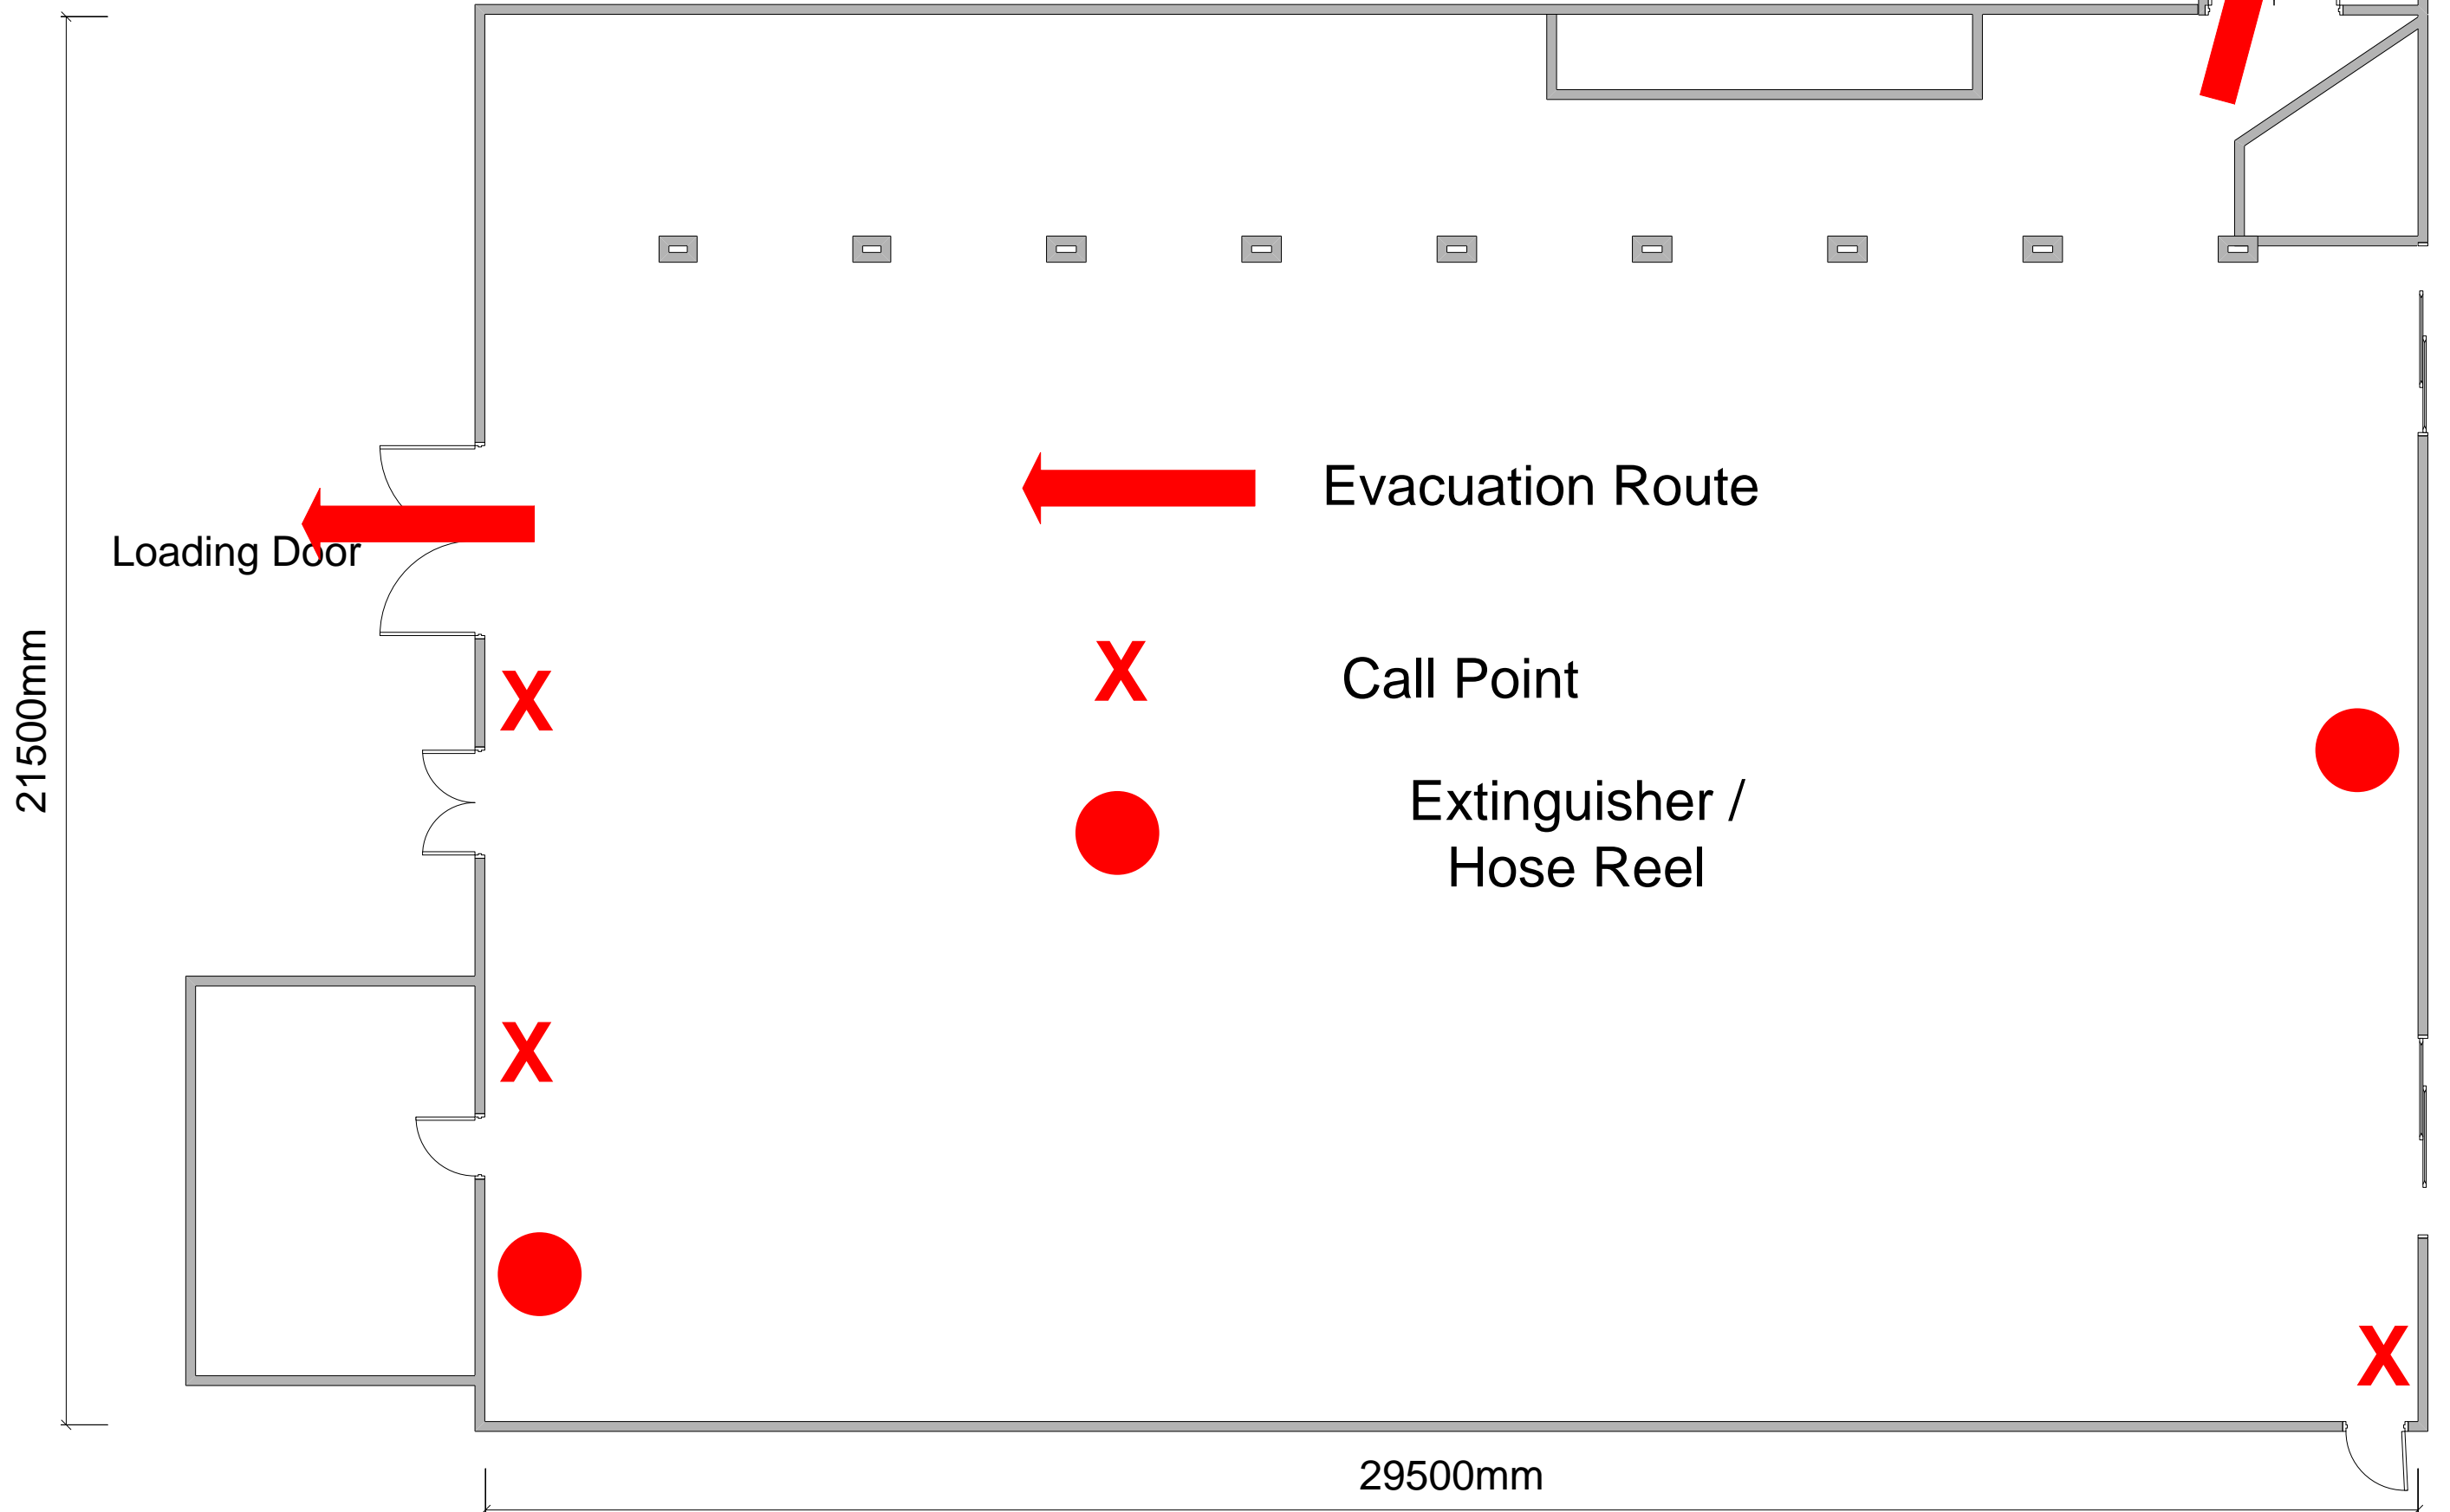

Waldegrave St Entrance

Event: _____

Date: _____

Waldegrave St Entrance

Idergraves St Entrance

14100mm

23600mm

Pits Entrance

Evacuation Route

Call Point

Extinguisher /
Hose Reel

To Barber
Hall
←

To Barber
Hall
←