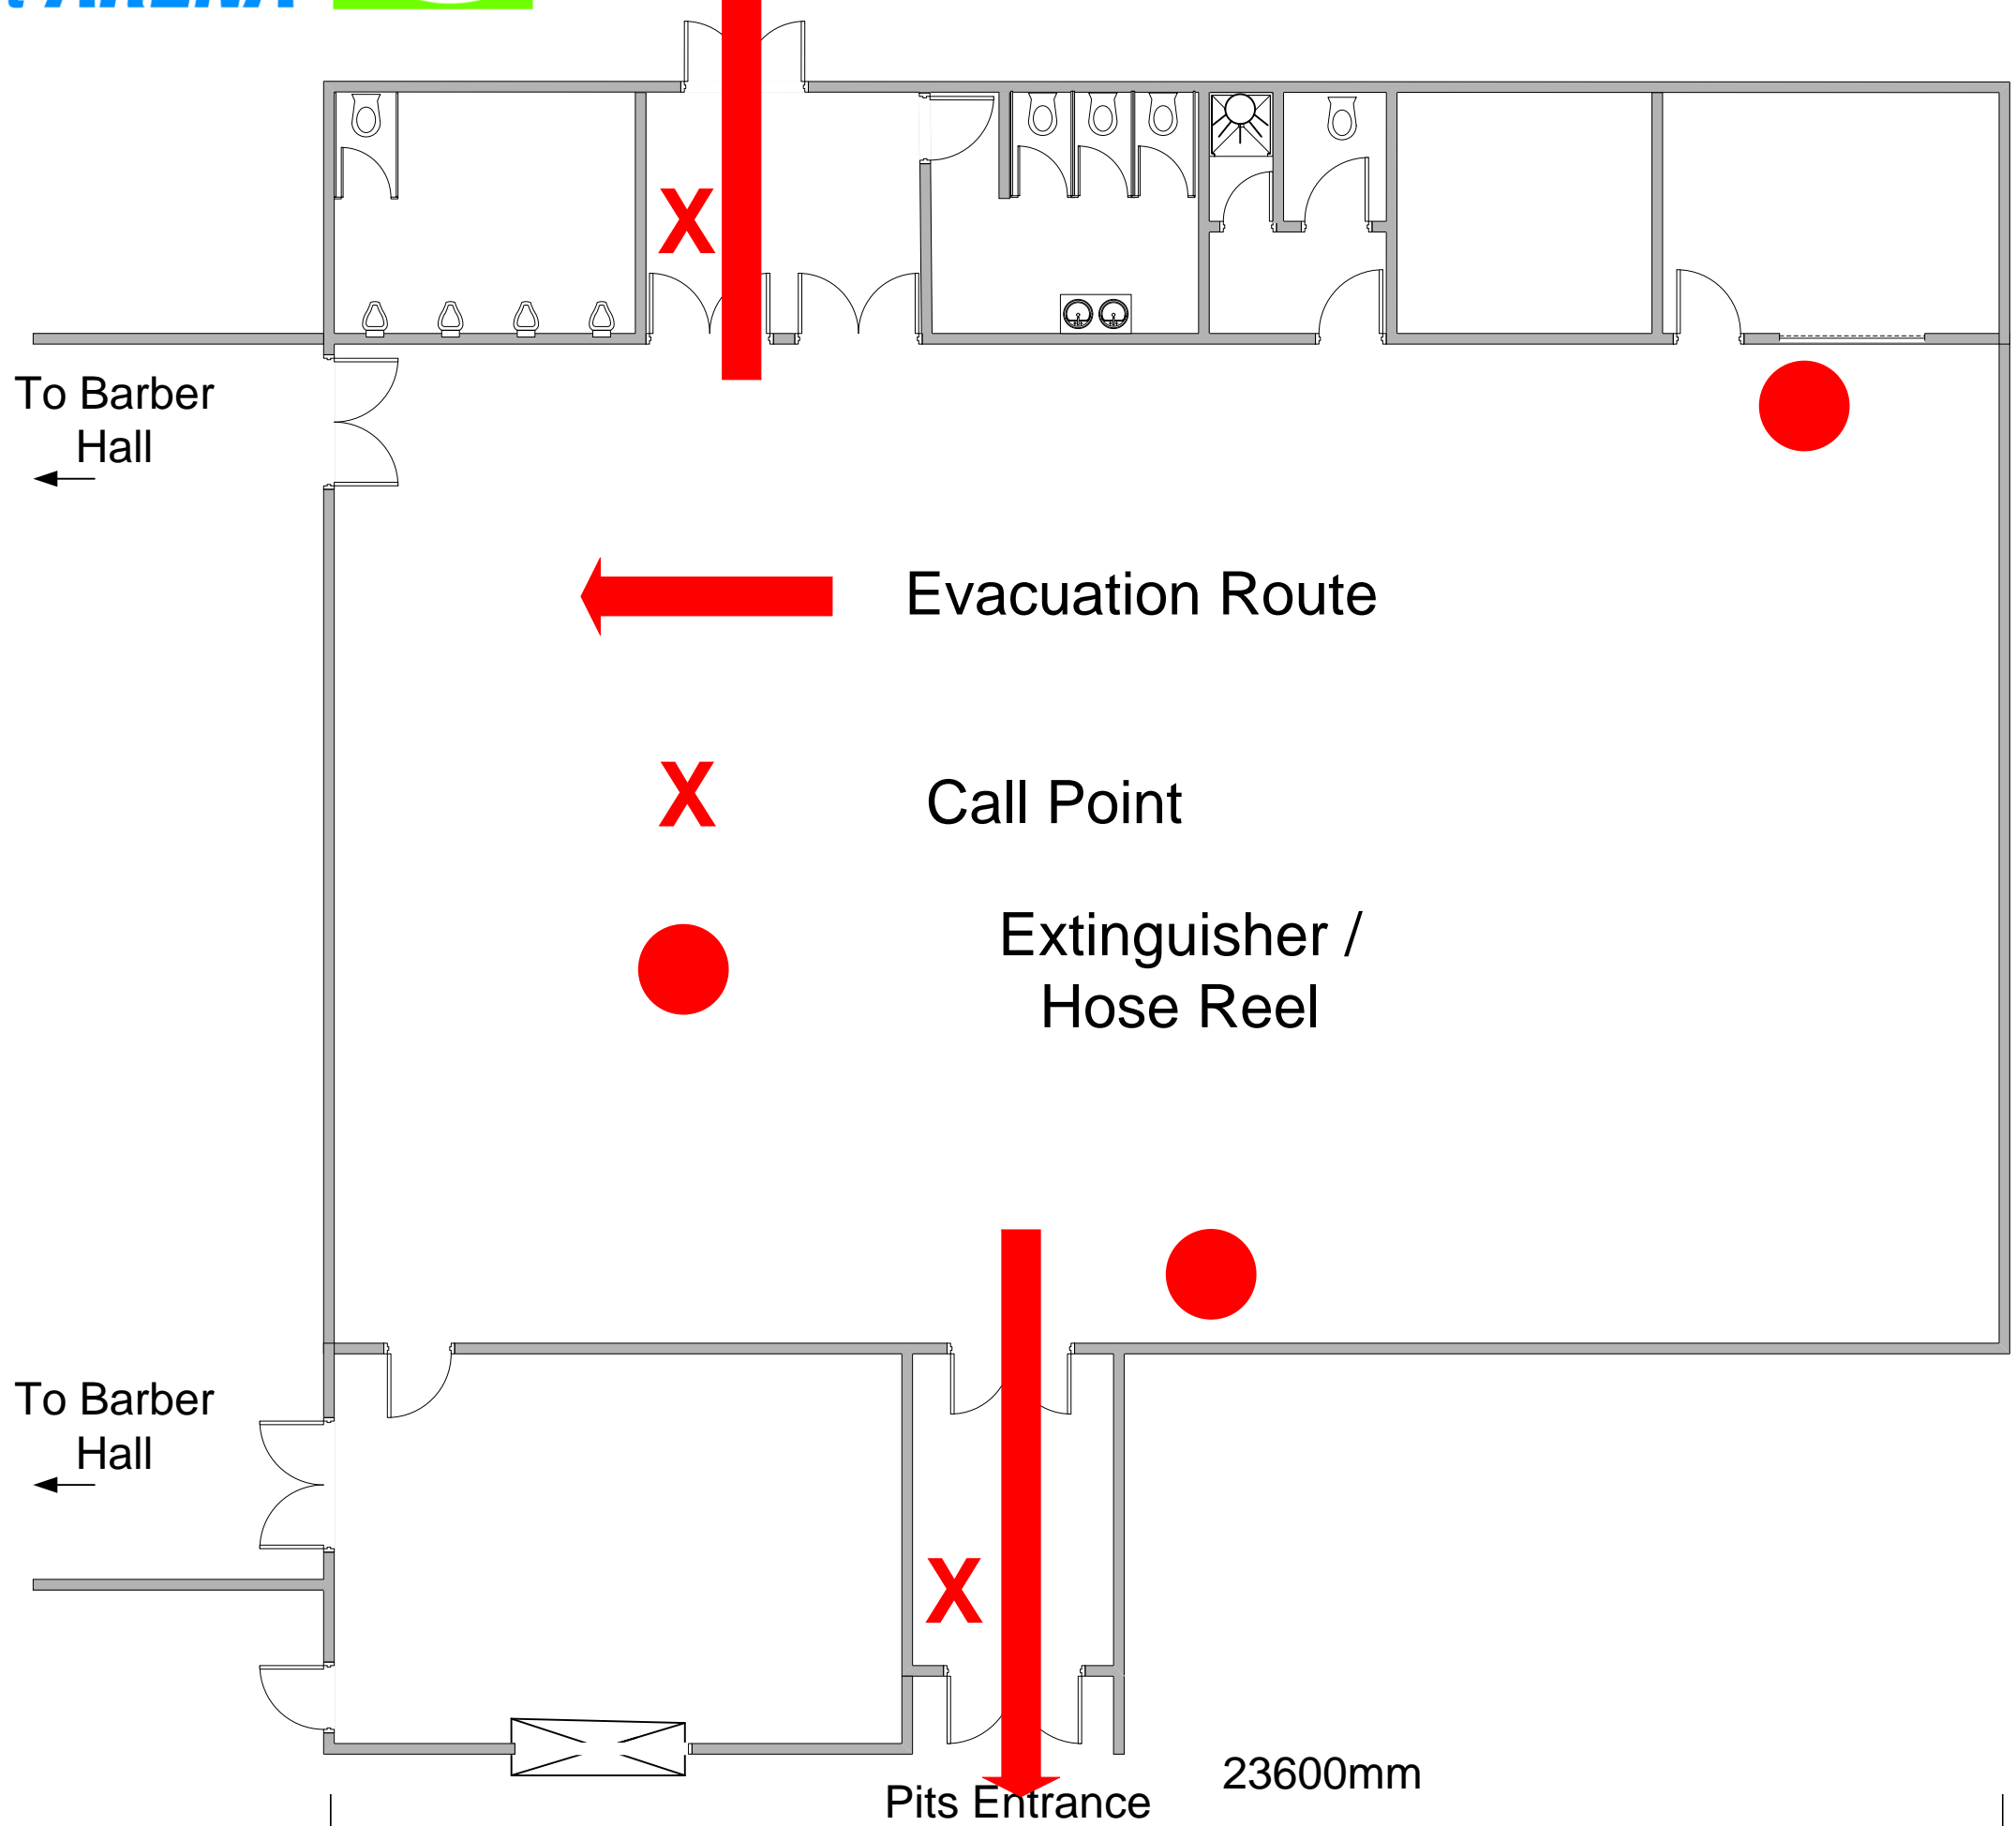

Waldegrave St Entrance

Event: _____

Date: _____

Waldegrave St Entrance

Idergraves St Entrance

14100mm

23600mm

Pits Entrance

Evacuation Route

Call Point

Extinguisher /
Hose Reel

To Barber
Hall
←

To Barber
Hall
←