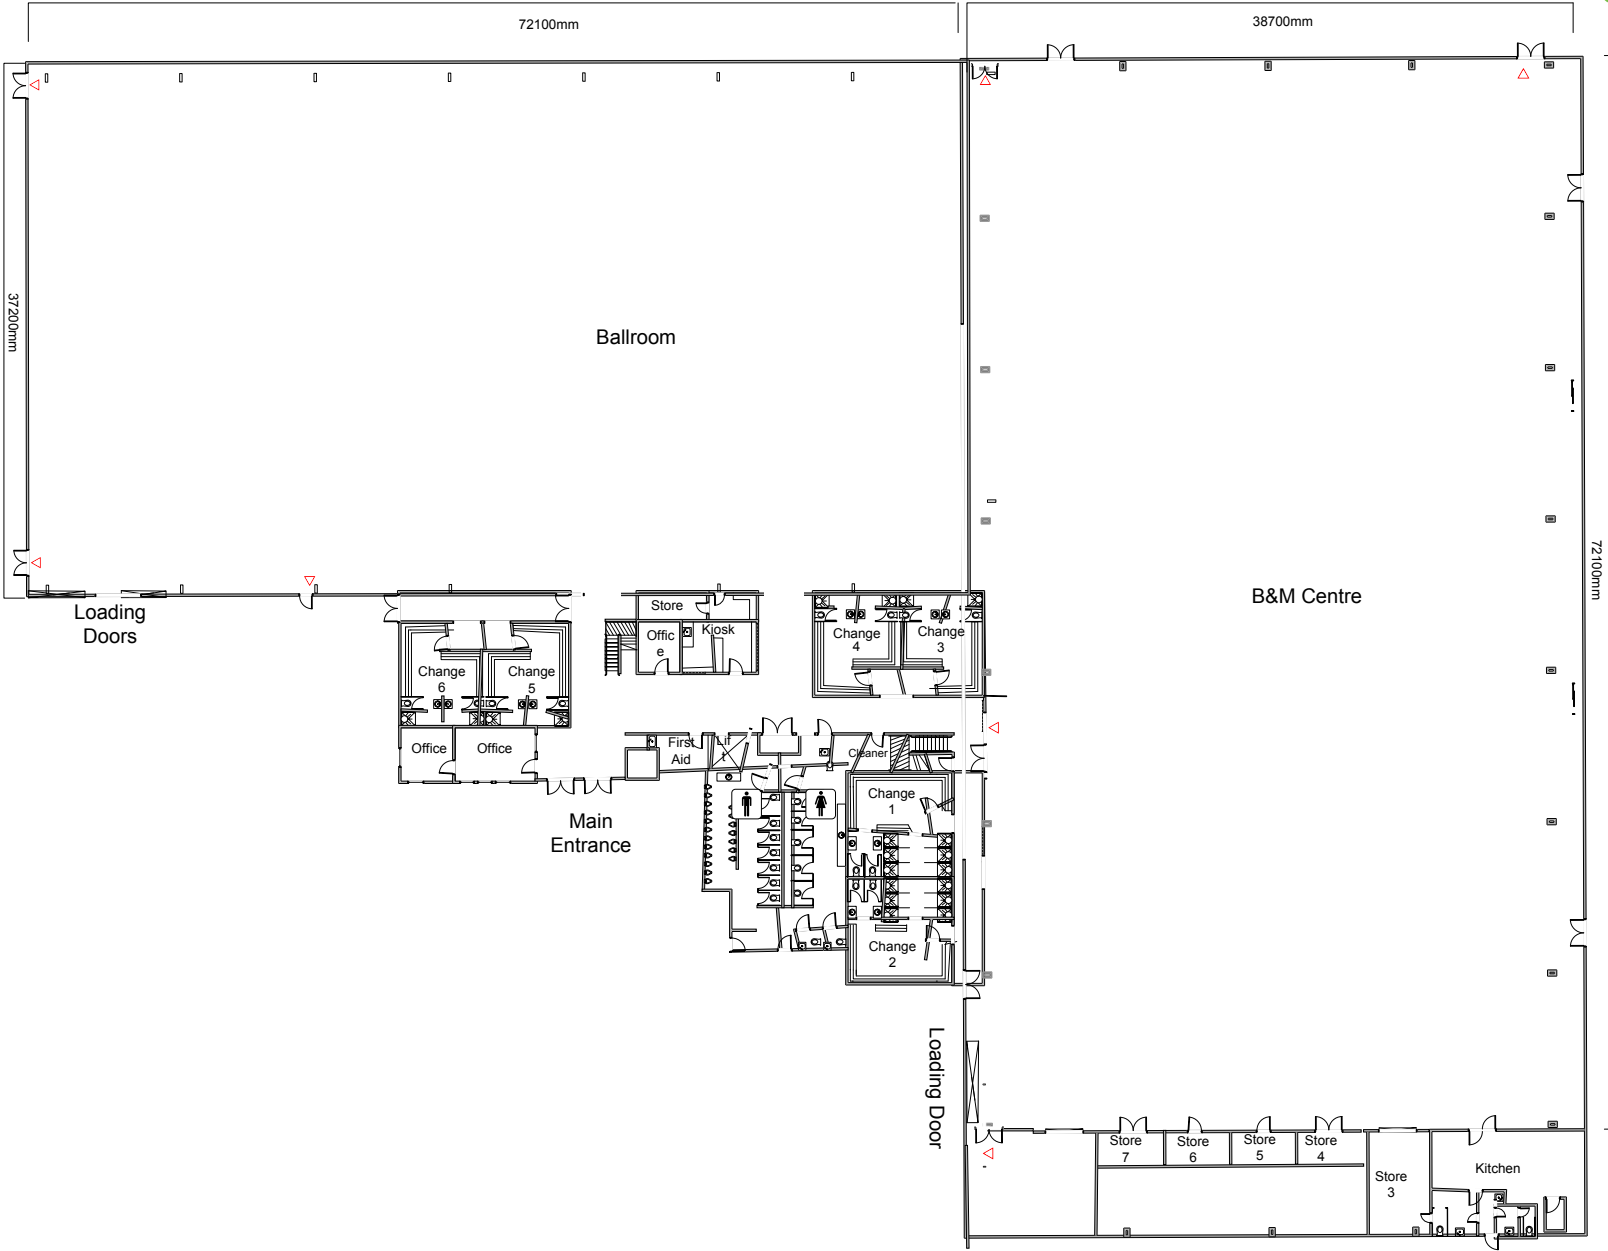

B&M Centre

Arena 4

Pascal Stret

Where
Memories
are Made

P +64 6 356 1505
office@venuespn.co.nz
61 Pascal Street, Palmerston North
venuespn.co.nz