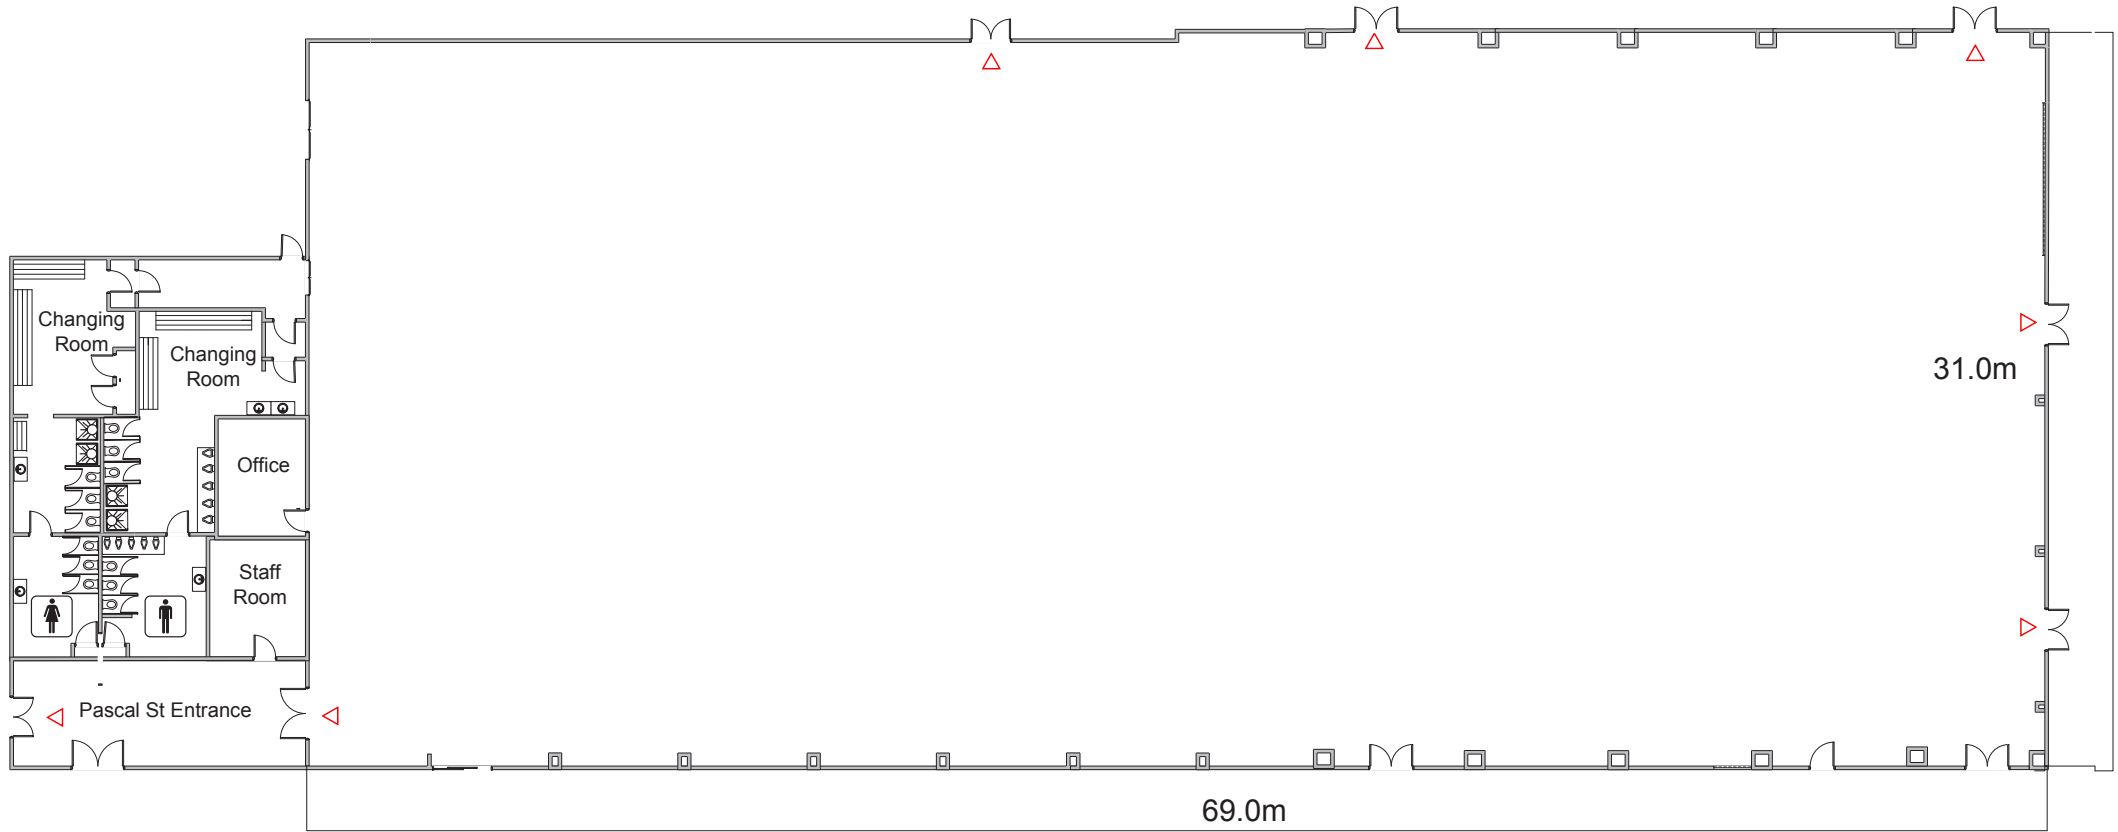

Arena 3

Where
Memories
are Made

P +64 6 356 1505
office@venuespn.co.nz
61 Pascal Street, Palmerston North
venuespn.co.nz

Central Energy
Trust ARENA

venues
& events
PALMERSTON NORTH