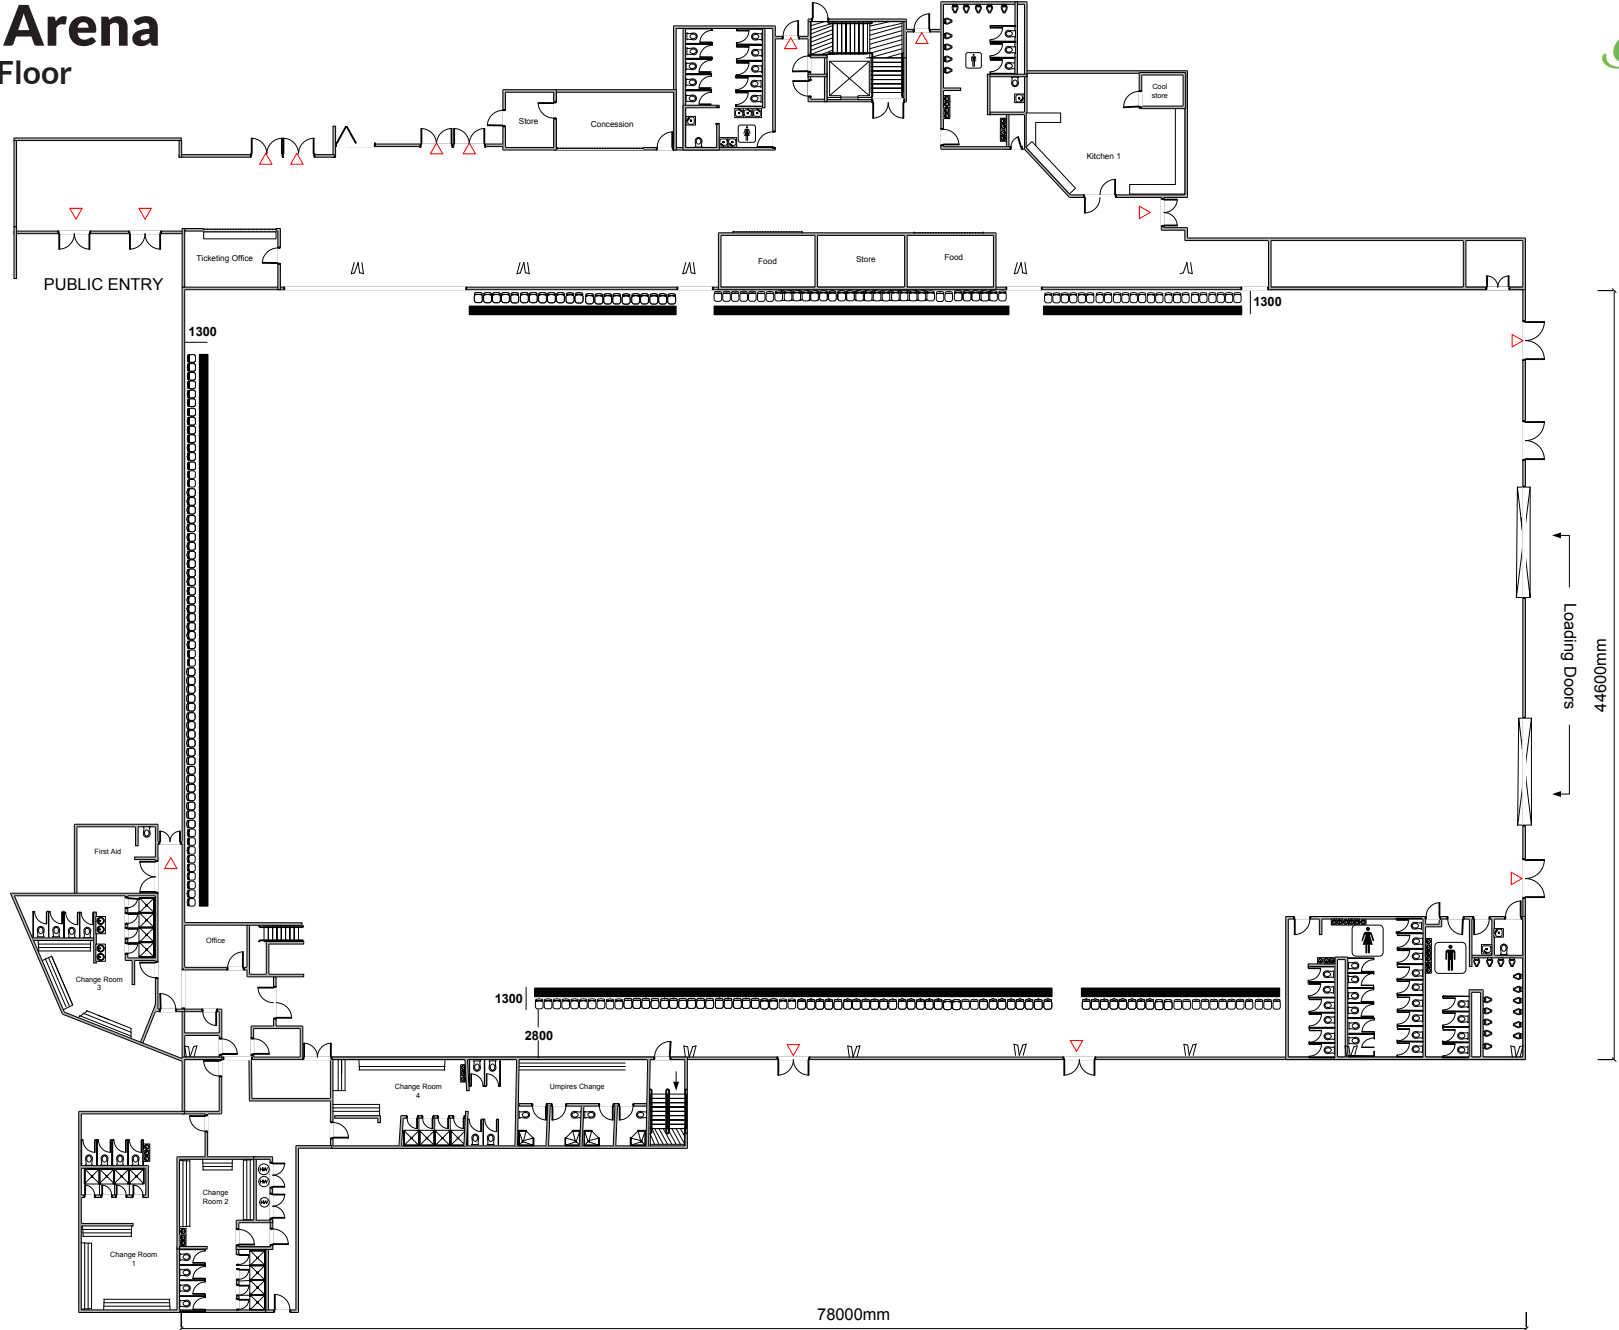

Fly Palmy Arena

Arena 2 - Ground Floor

Where
Memories
are Made

P +64 6 356 1505
office@venuespn.co.nz
61 Pascal Street, Palmerston North
venuespn.co.nz

Central Energy
Trust ARENA

venues
& events
PALMERSTON NORTH