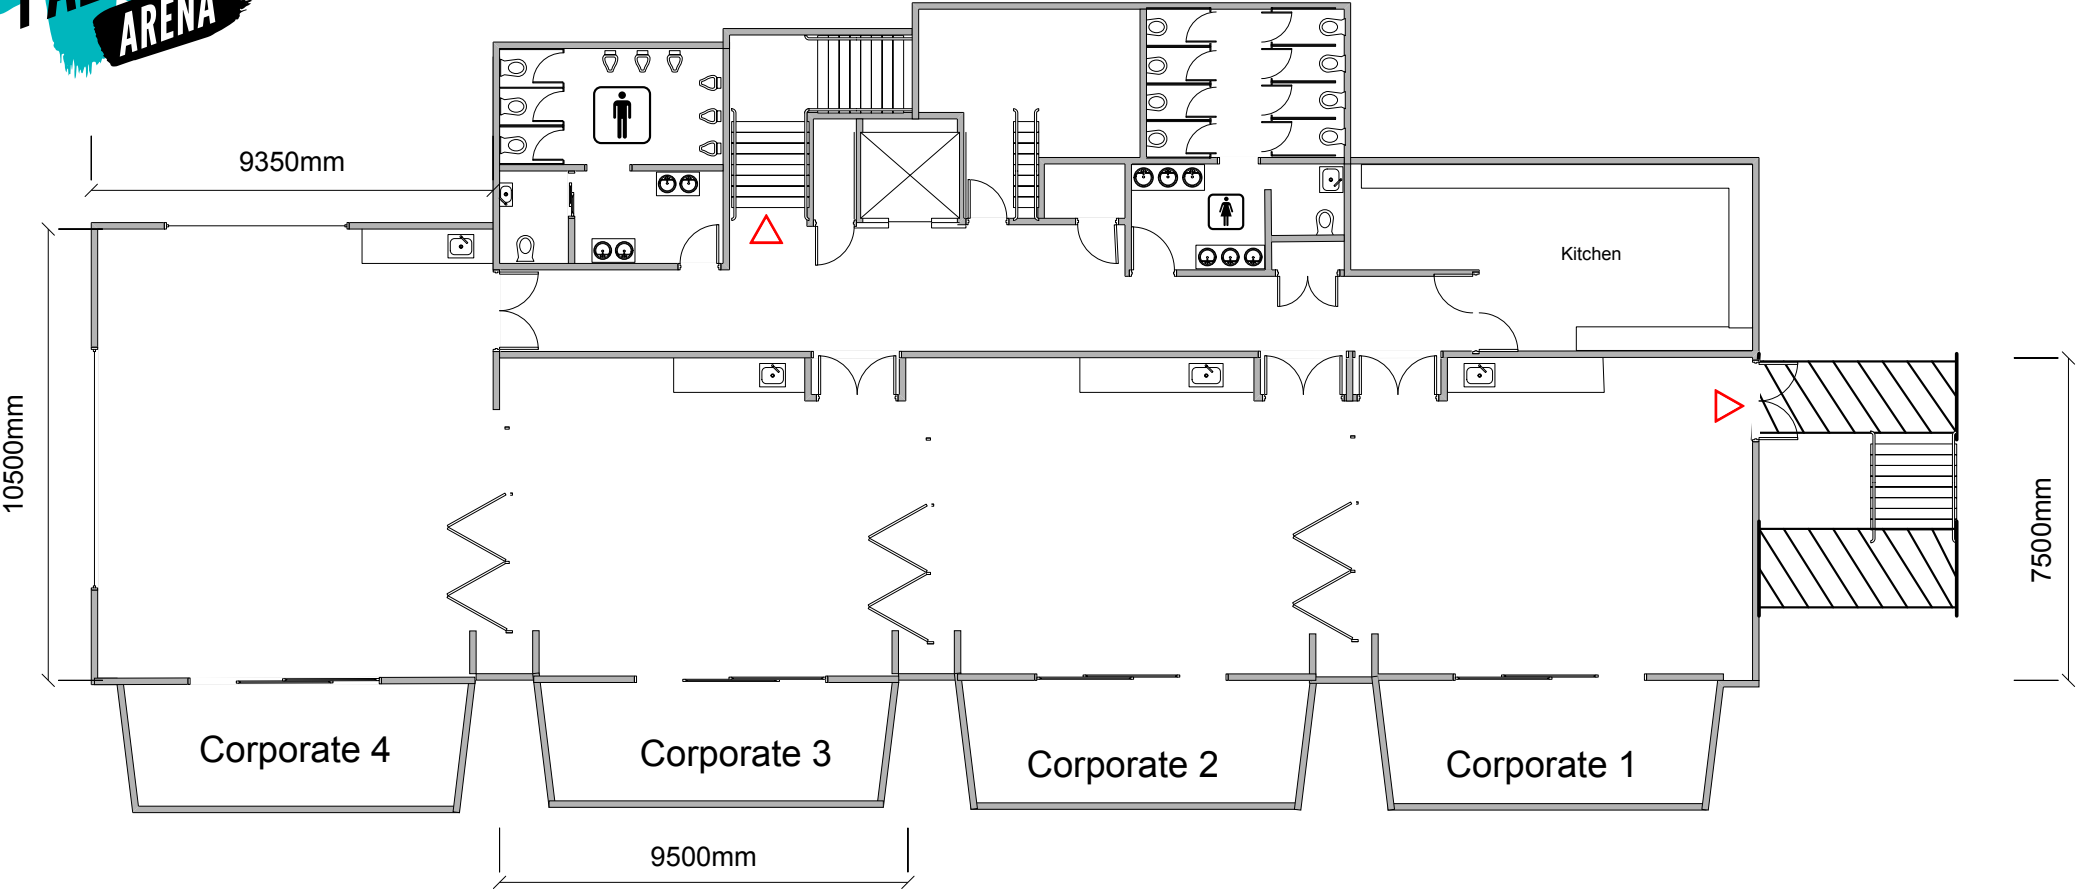

Fly Palmy Arena

Arena 2 - Ground Floor

Where
Memories
are Made

P +64 6 356 1505
office@venuespn.co.nz
61 Pascal Street, Palmerston North
venuespn.co.nz

Central Energy
Trust ARENA

venues
& events
PALMERSTON NORTH

Corporate Lounge

Arena 2

Where
Memories
are Made

P +64 6 356 1505
office@venuespn.co.nz
61 Pascal Street, Palmerston North
venuespn.co.nz

Arena 2
Allflex Room & Media Rooms
Scale 1:100

Event: _____

Date: _____