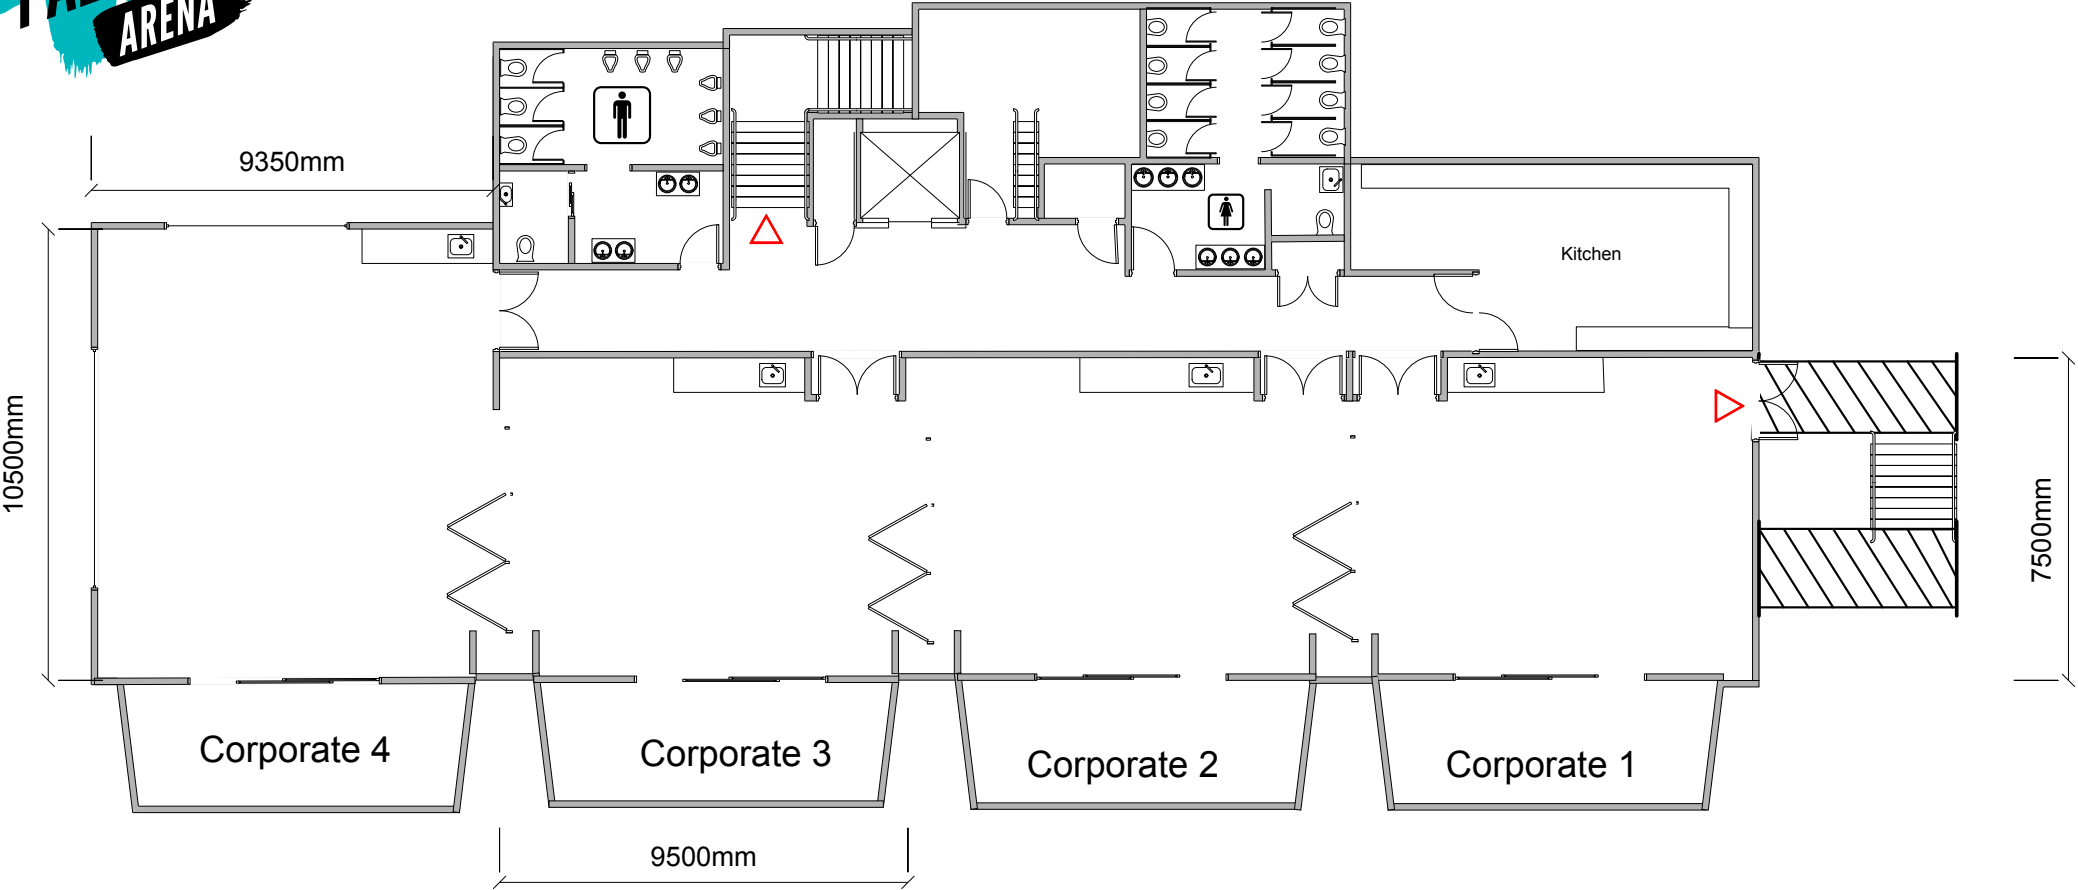

Corporate Lounge

Arena 2

Where
Memories
are Made

P +64 6 356 1505
office@venuespn.co.nz
61 Pascal Street, Palmerston North
venuespn.co.nz